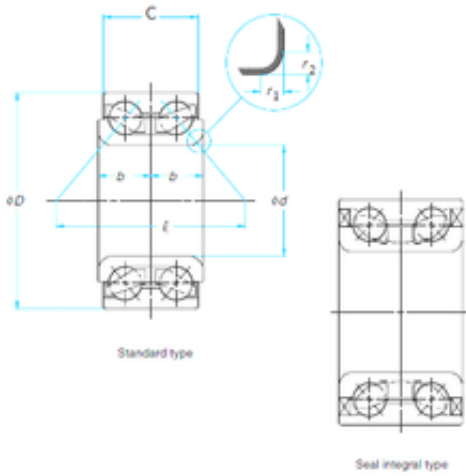

PFG BEARING LIMITED

43 mm x 82 mm x 45 mm timken 510006 bearing

Bearing No. 510006

Size	43x82x45 mm
Bore Diameter	43 mm
Outer Diameter	82 mm
Width	45 mm
d	43 mm
D	82 mm
B	45 mm

510006 Bearing 2D drawings and 3D CAD models