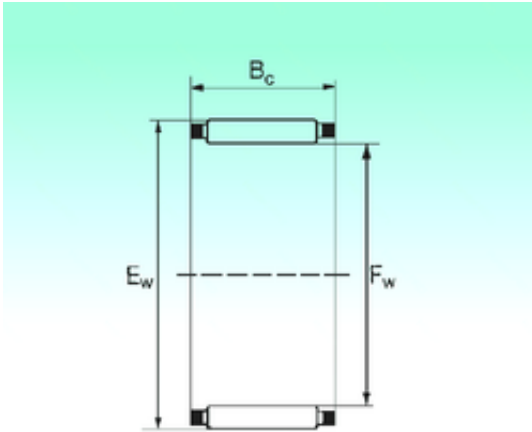

PFG BEARING LIMITED

NBS K 20x30x30 needle roller bearings

Bearing No. K 20x30x30

| | |
|-------------------------------|----------|
| Bore Diameter | 20 mm |
| Outer Diameter | 30 mm |
| Fw | 20 mm |
| Ew | 30 mm |
| Bc | 30 mm |
| Weight | 0,056 Kg |
| Basic dynamic load rating (C) | 35 kN |
| Basic static load rating (C0) | 41 kN |

K 20x30x30 Bearing 2D drawings and 3D CAD models