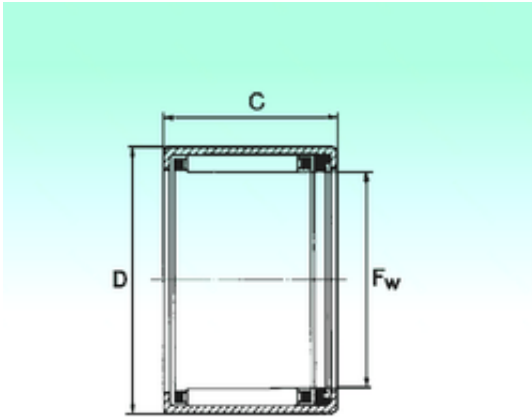

PFG BEARING LIMITED

NBS HK 0810 RS needle roller bearings

Bearing No. HK 0810 RS

Size	8x12x10 mm
Bore Diameter	8 mm
Outer Diameter	12 mm
Width	10 mm
Fw	8 mm
D	12 mm
C	10 mm
Weight	0,0029 Kg
Basic dynamic load rating (C)	2,6 kN
Basic static load rating (C0)	2,47 kN

HK 0810 RS Bearing 2D drawings and 3D CAD models