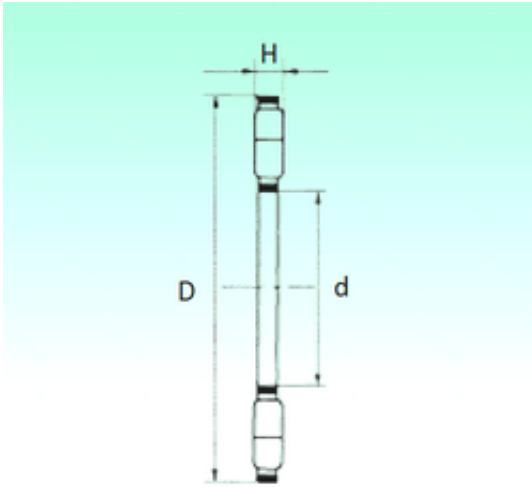

## NBS K89324-M thrust roller bearings

Bearing No. K89324-M

Bore Diameter	120 mm
Outer Diameter	210 mm
d	120 mm
D	210 mm
Dw	17 mm
Weight	1,72 Kg
Basic dynamic load rating (C)	639,5 kN
Basic static load rating (C0)	2417,6 kN

K89324-M Bearing 2D drawings and 3D CAD models