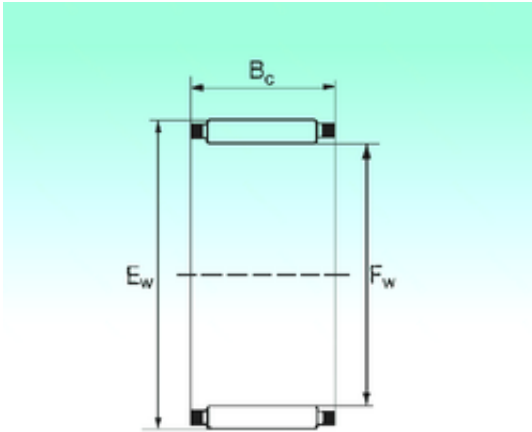

PFG BEARING LIMITED

NBS K 24x28x17 needle roller bearings

Bearing No. K 24x28x17

Bore Diameter	24 mm
Outer Diameter	28 mm
Fw	24 mm
Ew	28 mm
Bc	17 mm
Weight	0,0132 Kg
Basic dynamic load rating (C)	14 kN
Basic static load rating (C0)	24,5 kN

K 24x28x17 Bearing 2D drawings and 3D CAD models